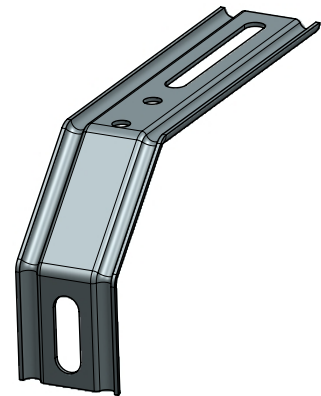

SARGO

Usage

- In combination with TRANCI drilling through the window frame is not necessary
- Fitting for all profiles
- Suitable for the installation before the embrasure

Product features

- Slotted holes to adjust the window frame in height and width
- Easy and quick assembly of windows
- Increased load capacity by profiling

Technical information

Material:	DX51D+Z275
Width:	33 mm
Thickness:	1,25 mm
Lengths:	70x60 / 70x70 / 70x80 / 70x90 / 70x100 / 70x110 / 70x120 / 70x130 / 70x140 / 70x150 / 70x160 mm 95x115 / 95x125 / 95x135 / 95x145 / 95x155 mm